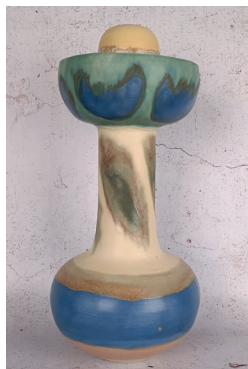

ANDINA

Céramique en grès émaillé, collection PICTURE, 2022
H. 48 cm / D. 18,5 cm
Pièce unique signée, délivrée avec certificat d'authenticité
Made in France

*Glazed stoneware's ceramic, PICTURE's collection, 2021
Signed unique piece
Delivered with a certificate of authenticity
Made in France*

BYZANTINE

Céramique en grès émaillé, collection PICTURE, 2022
H. 46,5 cm / D. 21,5 cm
Pièce unique signée, délivrée avec certificat d'authenticité
Made in France

*Glazed stoneware's ceramic, PICTURE's collection, 2020
Signed unique piece
Delivered with a certificate of authenticity
Made in France*

CAPO

Céramique en grès émaillé, collection PICTURE, 2022
H. 47 cm / D. 14,5 cm
Pièce unique signée, délivrée avec certificat d'authenticité
Made in France

*Glazed stoneware's ceramic, PICTURE's collection, 2020
Signed unique piece
Delivered with a certificate of authenticity
Made in France*

L'ANGLAIS

Céramique en grès émaillé, collection PICTURE, 2022
H. 41,5 cm / D. 16 cm
Pièce unique signée, délivrée avec certificat d'authenticité
Made in France

*Glazed stoneware's ceramic, PICTURE's collection, 2020
Signed unique piece
Delivered with a certificate of authenticity
Made in France*